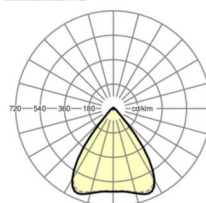

CHARACTERISTICS

Order number	19430004220
EAN number	4020863397396
Commodity code	94051190
Certification mark	IP 20, Protection class I, ENEC10 VDE, F, HACCP DIN10500/Food/IFS-application-related suitability/BRC, Indoor, CE
Impact resistance (IK rating)	IK03 (-20°C bis 30°C)
Ambient temperatur	ta -20°C to 30°C
Warranty period	5 years
State funding programs	BEG - Federal funding for efficient buildings (valid only for Germany)

ELECTRICAL ENGINEERING

Controller	Electronic multi-lumen driver, 16-steps (1 pcs.)
System output	53W-30W
Mains voltage	230V/50Hz
Energy efficiency class/light source	D

LIGHTING TECHNOLOGY

Placement	LED, Colour rendering/Light colour CRI ≥ 80 / 4000K
Colour tolerance (MacAdam)	3SDCM
Photobiological safety (Luminaire)	RG1
Nominal luminous flux/switching steps (EDM)	8200lm/53W, 8000lm/52W, 7800lm/50W, 7500lm/48W, 7300lm/47W, 7100lm/45W, 6900lm/44W, 6700lm/42W, 6500lm/41W, 6200lm/39W, 6000lm/37W, 5800lm/36W, 5600lm/34W, 5400lm/33W, 5200lm/31W, 5000lm/30W
LED service life	50000h L80/B10 (Tq 30°C)
Luminaire luminous efficiency	167lm/W-154lm/W
Beam angle	80° (C0) / 80° (C90)
UGR lat./long.	18.9 / 19.1 (53W)

DEEP-LINK

<https://www.regiolux.de/en/article/19430004220>

Reference	LED 8200lm/53W 840
η_{LB}	100 %
$\Phi_{\downarrow/\uparrow}$	98 % / 2 %
UGR lat./long.	18.9 / 19.1